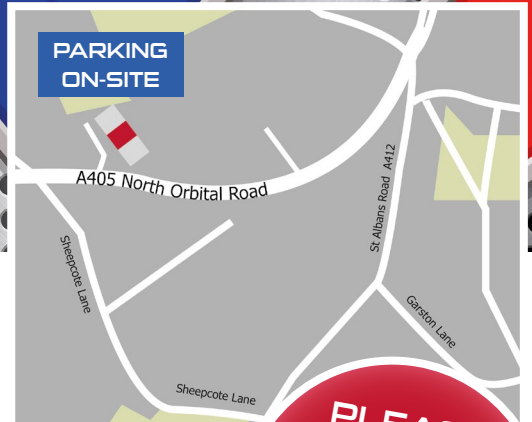

Please list any food intolerances or dietary requirements below

.....

HOW TO FIND US

Ninja Warrior UK
Adventure Park
Watford is located at:

**Woodside Retail Park,
North Orbital Road, Watford WD25 7JZ**

Located just off the A405 just 5 minutes from Junction 19 and 20 of M25 and Junction 6 of the M1. Only a short drive to the local Town Centre which is 11 minutes away. Bus routes 10, 320, 321, 635 and 724. Garston railway station is the nearest, at only 1.2 miles away.