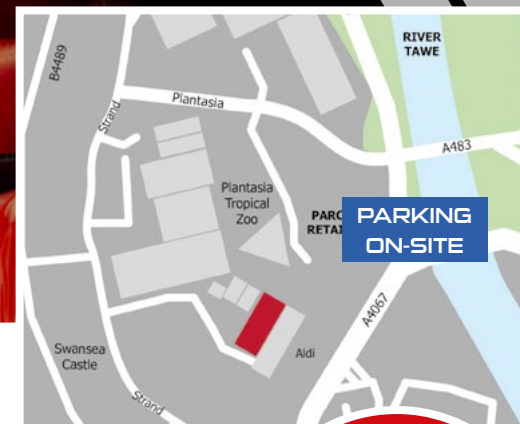

YOU ARE INVITED TO JOIN

at Ninja Warrior UK Adventure Park Swansea

Date:

Arrive by:.....Finish:

RSVP to:.....

By date:.....

Complete the section below with food and contact details, and RSVP it to the party organiser by the date shown.

INVITED CHILD'S NAME:.....

PARENT'S NAME:CONTACT NO:

Party food is served in a buffet style.

Please list any food intolerances or dietary requirements below

.....

HOW TO FIND US

Ninja Warrior UK Adventure Park Swansea is located at:

Parc Tawe Retail Park, Quay Parade, Swansea, SA1 2AS

WE LOOK FORWARD TO SEEING YOU SOON!

ON ARRIVAL

Report to a reception desk, where you will be directed to your party room number. Parents are welcome to stay during the party. Late arrivals may lose party time.