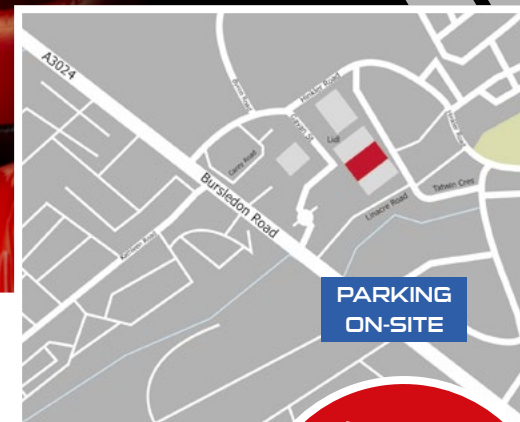

INVITED CHILD'S NAME:.....

PARENT'S NAME:CONTACT NO:

Party food is served in a buffet style.

Please list any food intolerances or dietary requirements below

.....

HOW TO FIND US

Ninja Warrior UK Adventure Park Southampton is located at:

Antelope Park, Bursledon Road, Thornhill, Southampton, SO19 8NE

WE LOOK FORWARD TO SEEING YOU SOON!

ON ARRIVAL

Report to a reception desk, where you will be directed to your party room number. Parents are welcome to stay during the party. Late arrivals may lose party time.