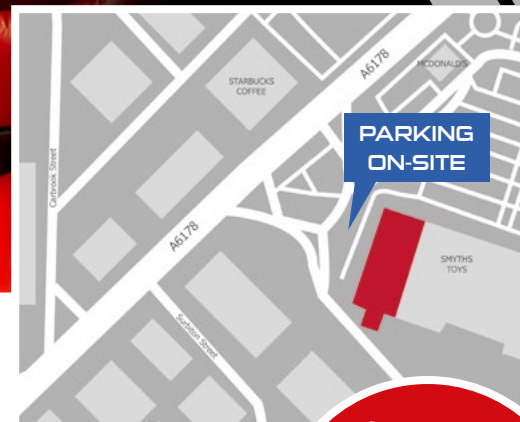

YOU ARE INVITED TO JOIN

at Ninja Warrior UK Adventure Park Sheffield

Date:

Arrive by:.....Finish:

RSVP to:.....

By date:.....

Complete the section below with food and contact details, and RSVP it to the party organiser by the date shown.

INVITED CHILD'S NAME:.....

PARENT'S NAME:CONTACT NO:

Party food is served in a buffet style.

Please list any food intolerances or dietary requirements below

.....

HOW TO FIND US

Ninja Warrior UK Adventure Park Sheffield is located at:

Unit 1B, Meadowhall Retail Park, Attercliffe Common, Sheffield, S9 2YZ

WE LOOK FORWARD TO SEEING YOU SOON!

ON ARRIVAL

Report to a reception desk, where you will be directed to your party room number. Parents are welcome to stay during the party. Late arrivals may lose party time.