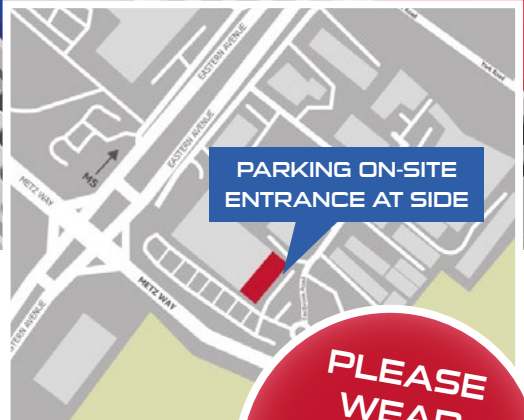

Complete the section below with food and contact details,
and RSVP it to the party organiser by the date shown.

Venue and address details are shown on the reverse of this invite.

INVITED CHILD'S NAME:.....

PARENT'S NAME:CONTACT NO:

Party food is served buffet style, with unlimited squash
and a refreshing Polar Krush slush!

Please list any food intolerances or dietary requirements below

.....

HOW TO FIND US

Ninja Warrior UK
Adventure Park Gloucester
is located at:

Unit 2 Metz Way, Gloucester GL4 3DB

**WE LOOK FORWARD TO
SEEING YOU SOON!**

**PLEASE
WEAR
SPORTS
CLOTHING &
TRAINERS**

ON ARRIVAL

Party guests please report to the reception desk, where you will be directed to your party room. Late arrivals may lose party time.