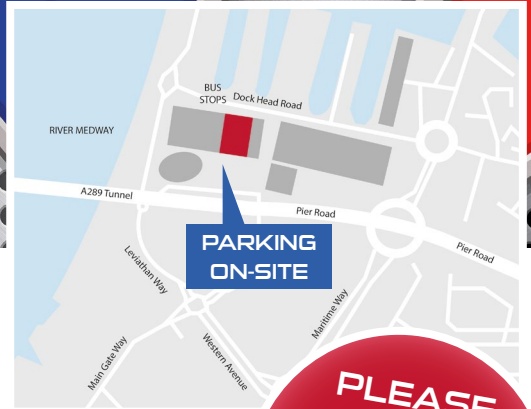

Please list any food intolerances or dietary requirements below

.....

HOW TO FIND US

Ninja Warrior UK
Adventure Park
Chatham is located at:

Chatham Maritime, Chatham ME4 4LL

From central Chatham, take the A231 Dock Road, then take the first exit on roundabout onto Western Avenue, take the second exit on the next roundabout on Leviathan Way, then turn right on the smaller roundabout. You will see the parking area and Odeon Cinema and Pizza Hut nearby.